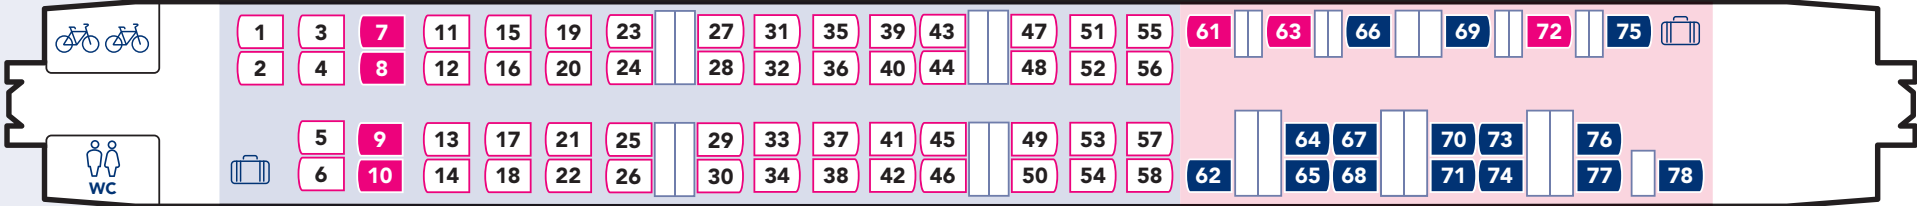

Carriage C

Standard Class

Key

- Luggage Rack*
- Accessible facility
- Cycle rack
- Baby-changing room

- Wheelchair space
- First Class seating
- Priority seating

*Overhead luggage storage for regular cabin sized bags available in every coach.

Carriage D

Standard / First Class

Key

- Luggage Rack*
- Accessible facility
- Cycle rack
- Baby-changing room

- Wheelchair space
- First Class seating
- Priority seating

*Overhead luggage storage for regular cabin sized bags available in every coach.