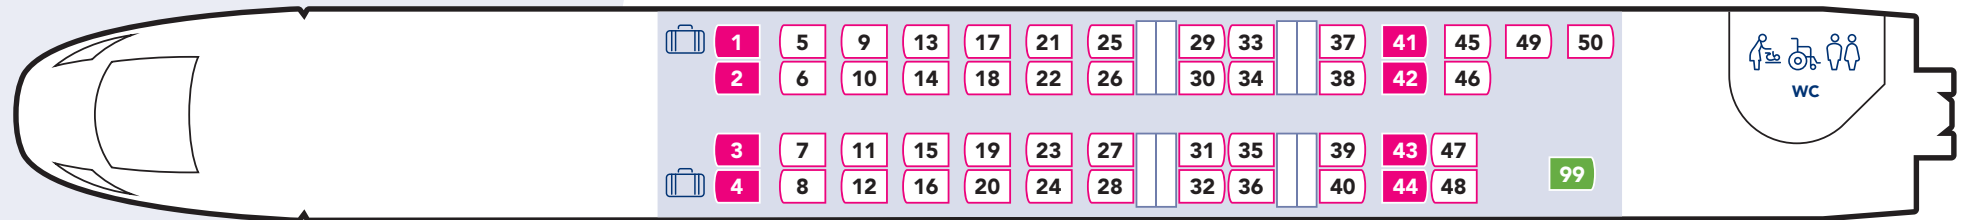

Carriage A

Standard Class

Key

-  Luggage Rack*
-  Accessible facility
-  Cycle rack
-  Baby-changing room

-  Wheelchair space
-  First Class seating
-  Priority seating

*Overhead luggage storage for regular cabin sized bags available in every coach.

Carriage B

Standard Class

Key

-  Luggage Rack*
-  Accessible facility
-  Cycle rack
-  Baby-changing room

-  Wheelchair space
-  First Class seating
-  Priority seating

*Overhead luggage storage for regular cabin sized bags available in every coach.

Carriage D

Standard / First Class

Key

- Luggage Rack*
- Accessible facility
- Cycle rack
- Baby-changing room

- Wheelchair space
- First Class seating
- Priority seating

*Overhead luggage storage for regular cabin sized bags available in every coach.

Carriage E

First Class

Key

-  Luggage Rack*
-  Accessible facility
-  Cycle rack
-  Baby-changing room

-  Wheelchair space
-  First Class seating
-  Priority seating

*Overhead luggage storage for regular cabin sized bags available in every coach.