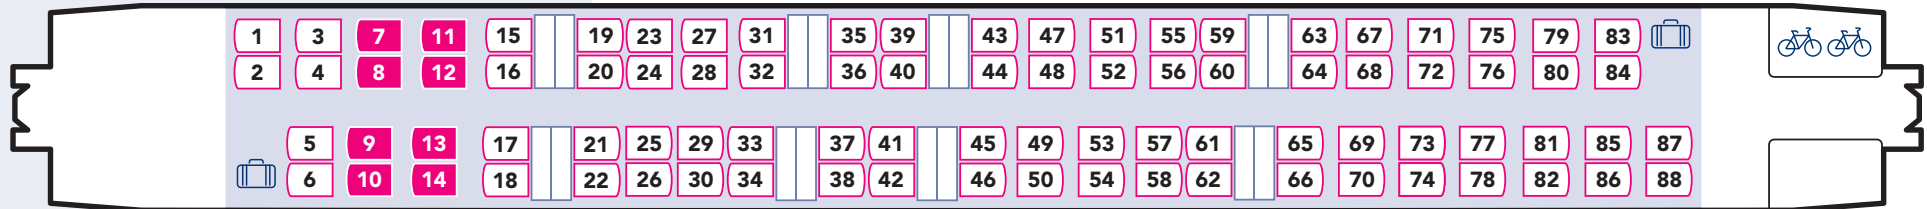

Carriage A

Standard Class

Key

-  Luggage Rack*
-  Accessible facility
-  Cycle rack
-  Baby-changing room

-  Wheelchair space
-  First Class seating
-  Priority seating

*Overhead luggage storage for regular cabin sized bags available in every coach.

Carriage B

Standard Class

Key

-  Luggage Rack*
-  Accessible facility
-  Cycle rack
-  Baby-changing room

-  Wheelchair space
-  First Class seating
-  Priority seating

*Overhead luggage storage for regular cabin sized bags available in every coach.

Carriage C

Standard Class

Key

- Luggage Rack*
- Accessible facility
- Cycle rack
- Baby-changing room

- Wheelchair space
- First Class seating
- Priority seating

*Overhead luggage storage for regular cabin sized bags available in every coach.

Carriage D

Standard / First Class

Key

- Luggage Rack*
- Accessible facility
- Cycle rack
- Baby-changing room

- Wheelchair space
- First Class seating
- Priority seating

*Overhead luggage storage for regular cabin sized bags available in every coach.