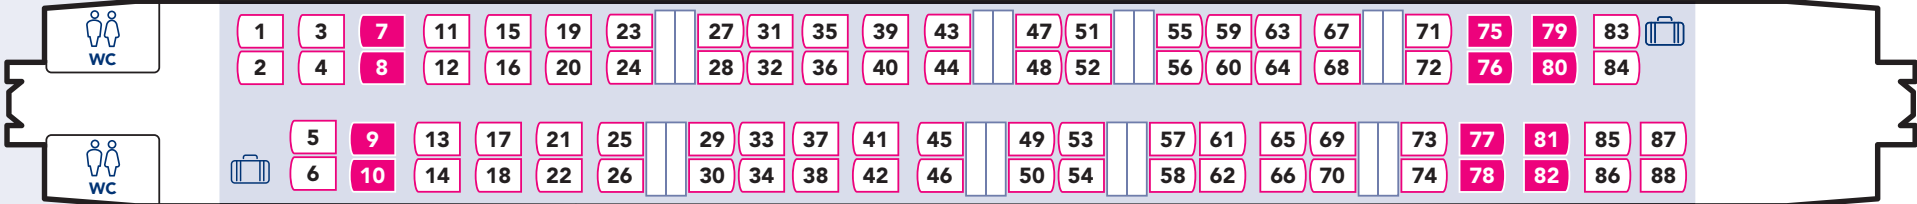

Carriage B

Standard Class

Key

-  Luggage Rack*
-  Accessible facility
-  Cycle rack
-  Baby-changing room

-  Wheelchair space
-  First Class seating
-  Priority seating

*Overhead luggage storage for regular cabin sized bags available in every coach.

Carriage C

Standard Class

Key

- Luggage Rack*
- Accessible facility
- Cycle rack
- Baby-changing room

- Wheelchair space
- First Class seating
- Priority seating

*Overhead luggage storage for regular cabin sized bags available in every coach.

Carriage D

Standard / First Class

Key

- Luggage Rack*
- Accessible facility
- Cycle rack
- Baby-changing room

- Wheelchair space
- First Class seating
- Priority seating

*Overhead luggage storage for regular cabin sized bags available in every coach.