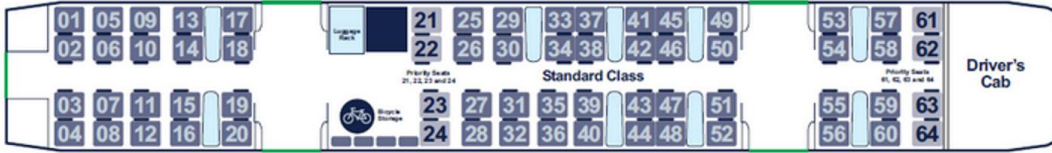

Class 185 Seating Plan

Coach A and E - Standard Class

Coach B or F - Standard Class

Coach C or G - First Class, Wheelchair Access and Standard Class