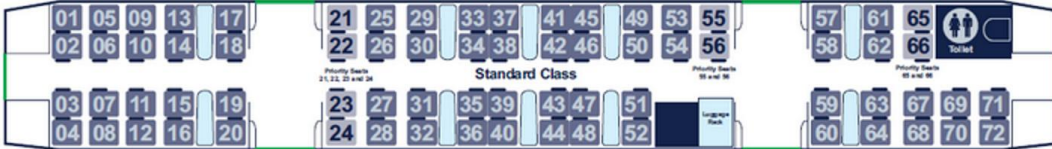

Class 185 Seating Plan

Coach A and E - Standard Class

Coach B or F - Standard Class

Coach C or G - First Class, Wheelchair Access and Standard Class