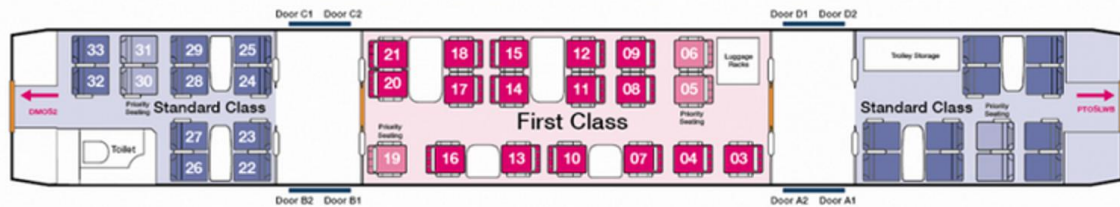

Class 350 Four carriage trains – Seating Plan Coach A or E – Standard Class

Coach B or F – Wheelchair Access and Standard Class

Coach C or G – First and Standard Class

Coach D or H – Standard Class