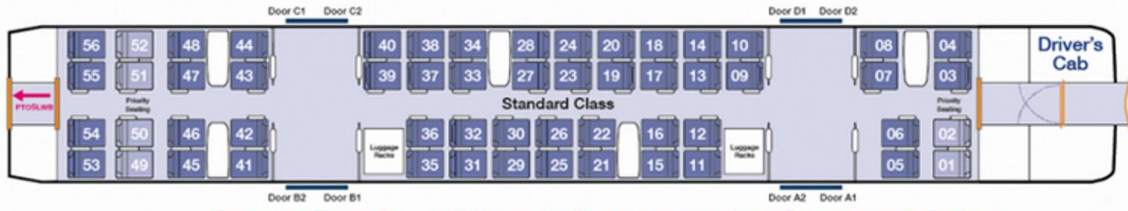

Class 350 Four carriage trains – Seating Plan Coach A or E – Standard Class

Coach B or F – Wheelchair Access and Standard Class

Coach C or G – First and Standard Class

Coach D or H – Standard Class