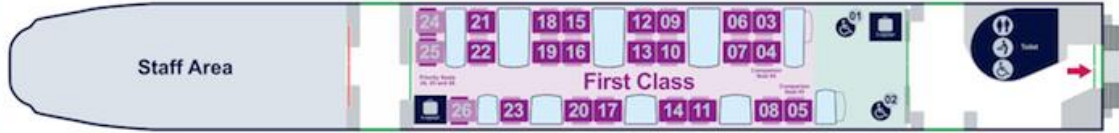

# Nova 2 Seating Plan

Customer Version

## Coach E

• 24 First Class Seats (3 Priority Seats) • 2 Wheelchair Spaces • Toilet

## Coach D

• 76 Standard Class Seats (8 Priority Seats)