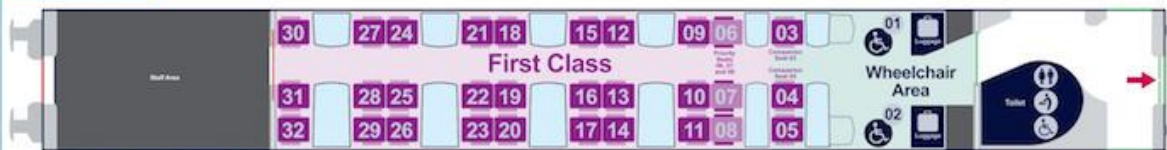

Nova 3 Seating Plan

Customer Version

Class 68 Locomotive

Coach E

• 30 First Class Seats (3 Priority Seats) • 2 Wheelchair Spaces • Toilet

Coach D

• 69 Standard Class Seats (9 Priority Seats) • Toilet

Coach C

• 69 Standard Class Seats (9 Priority Seats) • Toilet

Coach B

• 59 Standard Class Seats (6 Priority Seats) • Toilet • Bicycle Storage

Coach A

• 64 Standard Class Seats (8 Priority Seats)