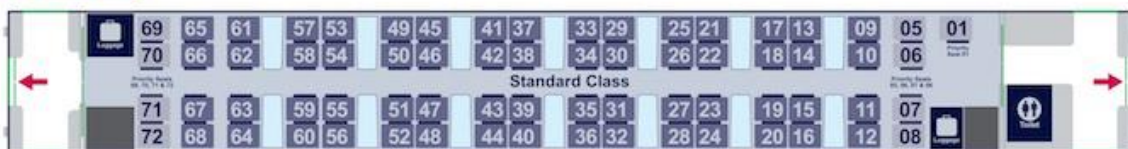

Nova 3 Seating Plan

Customer Version

Class 68 Locomotive

Coach E

• 30 First Class Seats (3 Priority Seats) • 2 Wheelchair Spaces • Toilet

Coach D

• 69 Standard Class Seats (9 Priority Seats) • Toilet

Coach C

• 69 Standard Class Seats (9 Priority Seats) • Toilet

Coach B

• 59 Standard Class Seats (6 Priority Seats) • Toilet • Bicycle Storage

Coach A

• 64 Standard Class Seats (8 Priority Seats)